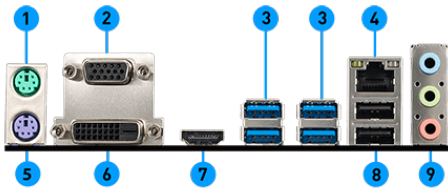

Audio Boost

Reward your ears with studio grade sound quality for the most immersive audio experience.

DDR4 Boost

Advanced technology to deliver pure data signals for the best gaming performance and stability.

CONNECTIONS

- | | |
|-----------------------|------------------|
| 1. Mouse | 2. VGA Port |
| 3. USB 3.2 Gen1 | 4. LAN Port |
| 5. Keyboard | 6. DVI-D Port |
| 7. HDMI™ Port | 8. USB 2.0 Ports |
| 9. HD Audio Connector | |